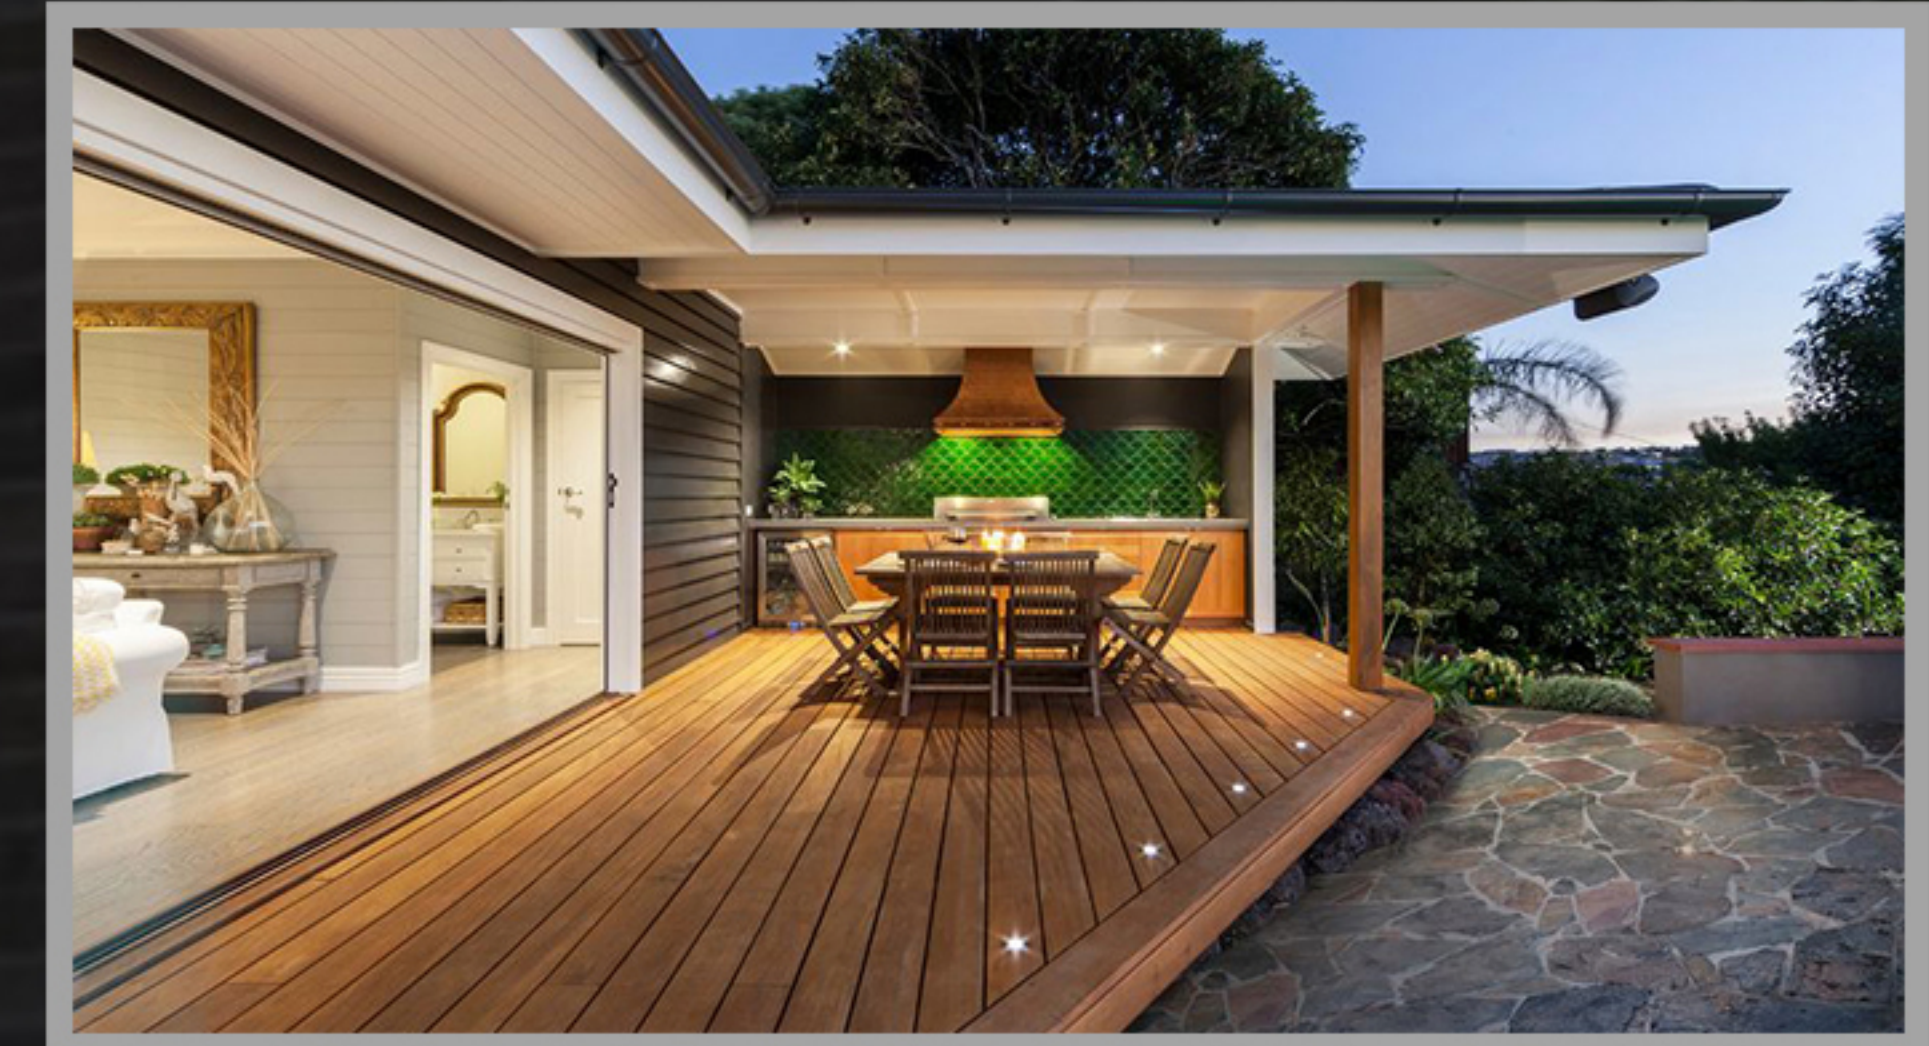

# Terrace Garden

Now is the time to realise your dream of having a beautiful terrace with natural surrounding minus the maintenance. The use of WPC (Wooden Plastic Composite) as our base material for all the wood feel surfaces makes it possible to achieve the desired effect.

Outdoor seating furniture made out of light weight non corrosive aluminum frame & Cladded with outdoor quality cane gives a long lasting impression. Various combination, design & colours are available to suit all needs.

Green Cover in its natural feel is achieved by placing artificial maintenance free Grass Carpet over the existing floor combined with aesthetically laid out proportion of Decking.

Bar Counters made in WPC material with wooden texture give a very authentic feel combining with utility and functionality.

# Pergola & Gazebo

A cosy demarkation of a semi covered portion made out of wood feel WPC gives a very dignified feel to the landscape. Various combinations, shape & size can be worked upon as per requirement. Outdoor seating calls for various essentials such as bar counters, sofa, chair seats , umbrellas & fountains. All these are made out of maintainance free material & have heavy resistance to the harsh weather.