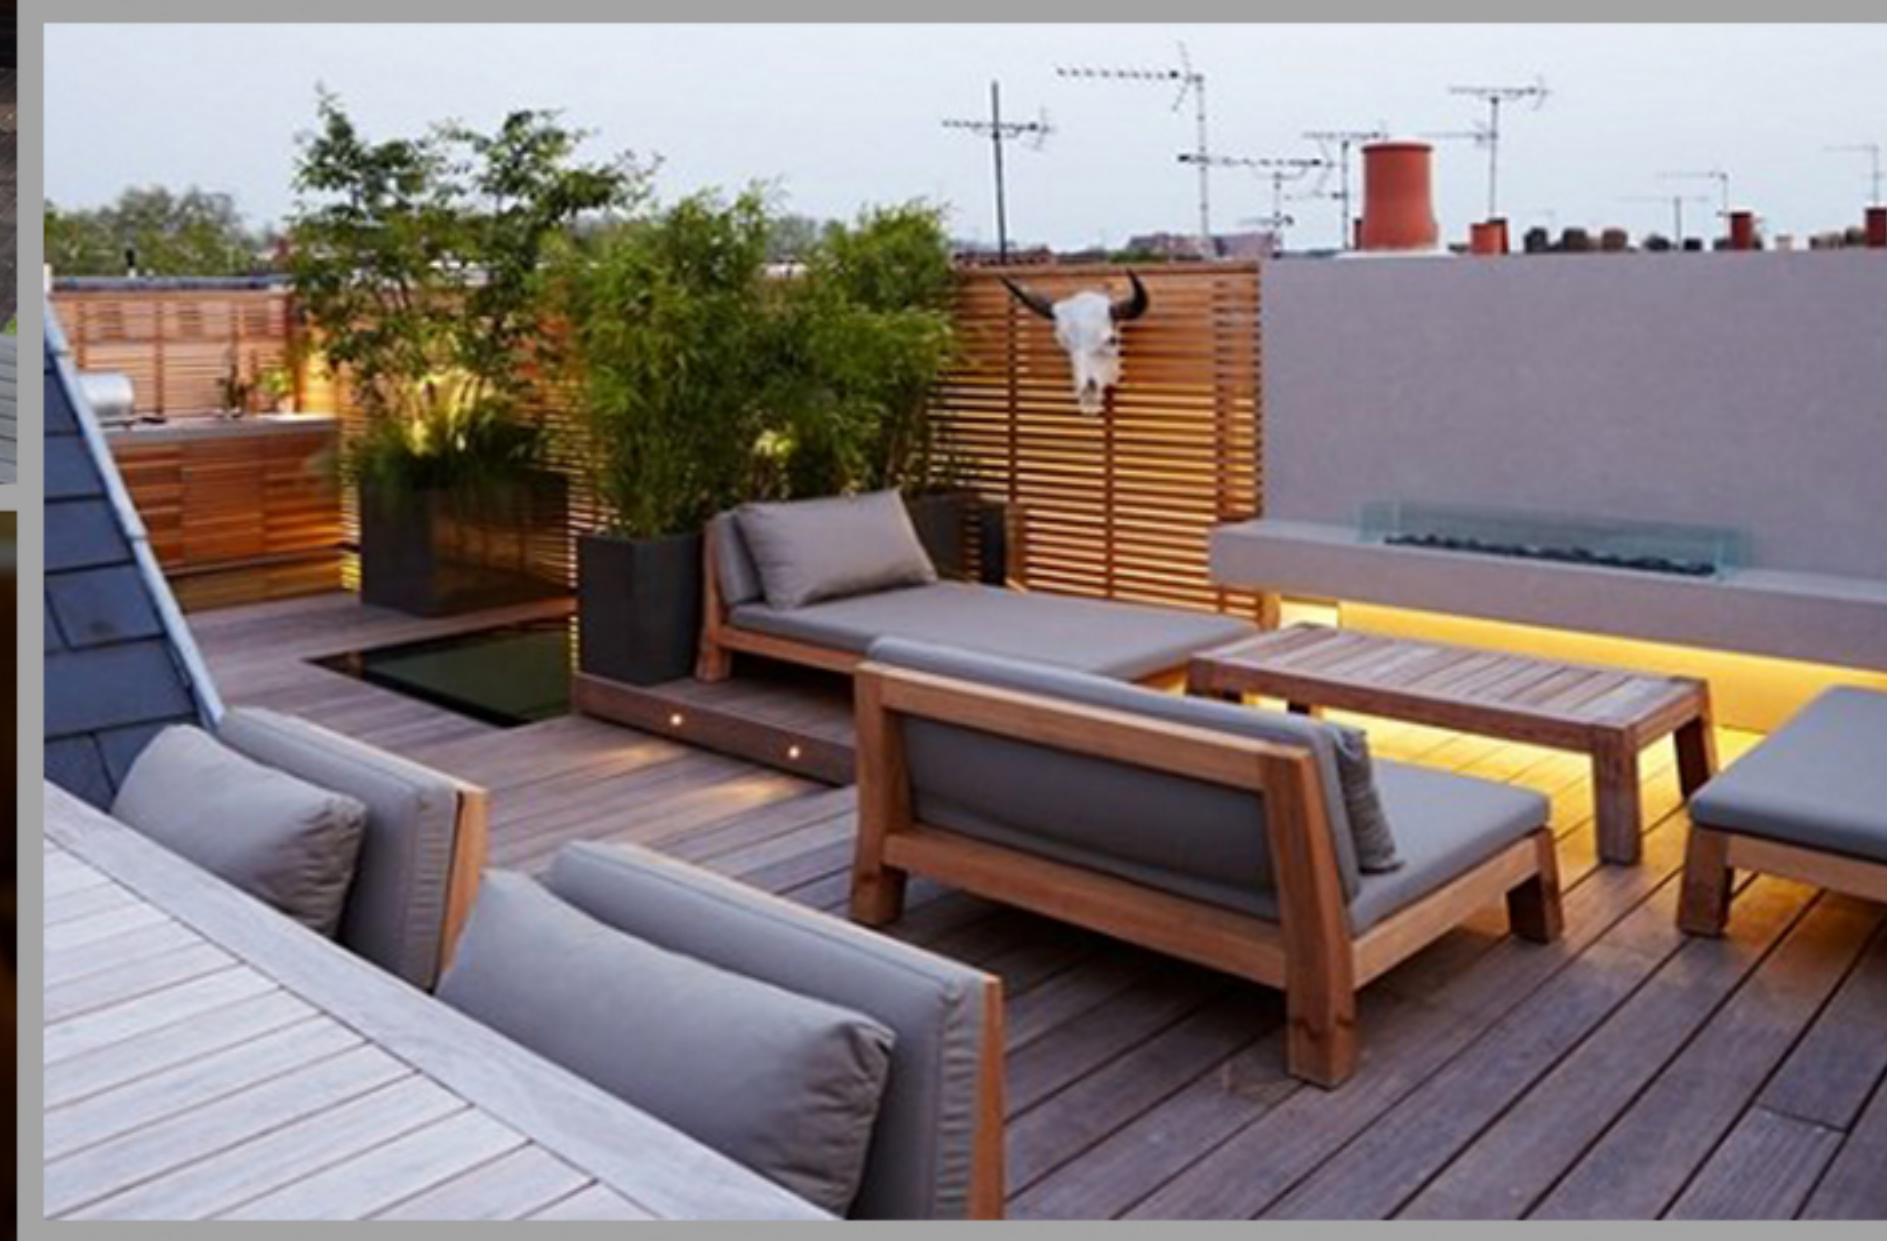

Outdoor seating furniture made out of light weight non corrosive aluminum frame & Cladded with outdoor quality cane gives a long lasting impression. Various combination, design & colours are available to suit all needs.

Green Cover in its natural feel is achieved by placing artificial maintenance free Grass Carpet over the existing floor combined with aesthetically laid out proportion of Decking.

Bar Counters made in WPC material with wooden texture give a very authentic feel combining with utility and functionality.

# Pergola & Gazebo

A cosy demarkation of a semi covered portion made out of wood feel WPC gives a very dignified feel to the landscape. Various combinations, shape & size can be worked upon as per requirement. Outdoor seating calls for various essentials such as bar counters, sofa, chair seats , umbrellas & fountains. All these are made out of maintainance free material & have heavy resistance to the harsh weather.

# Decking

The floor of terrace in wood feel planks made of WPC gives a warm feeling. They are easy to install & maintain & can be used over the existing floor. It is widely recommended for terraces swimming pools, outdoors courtyards etc.