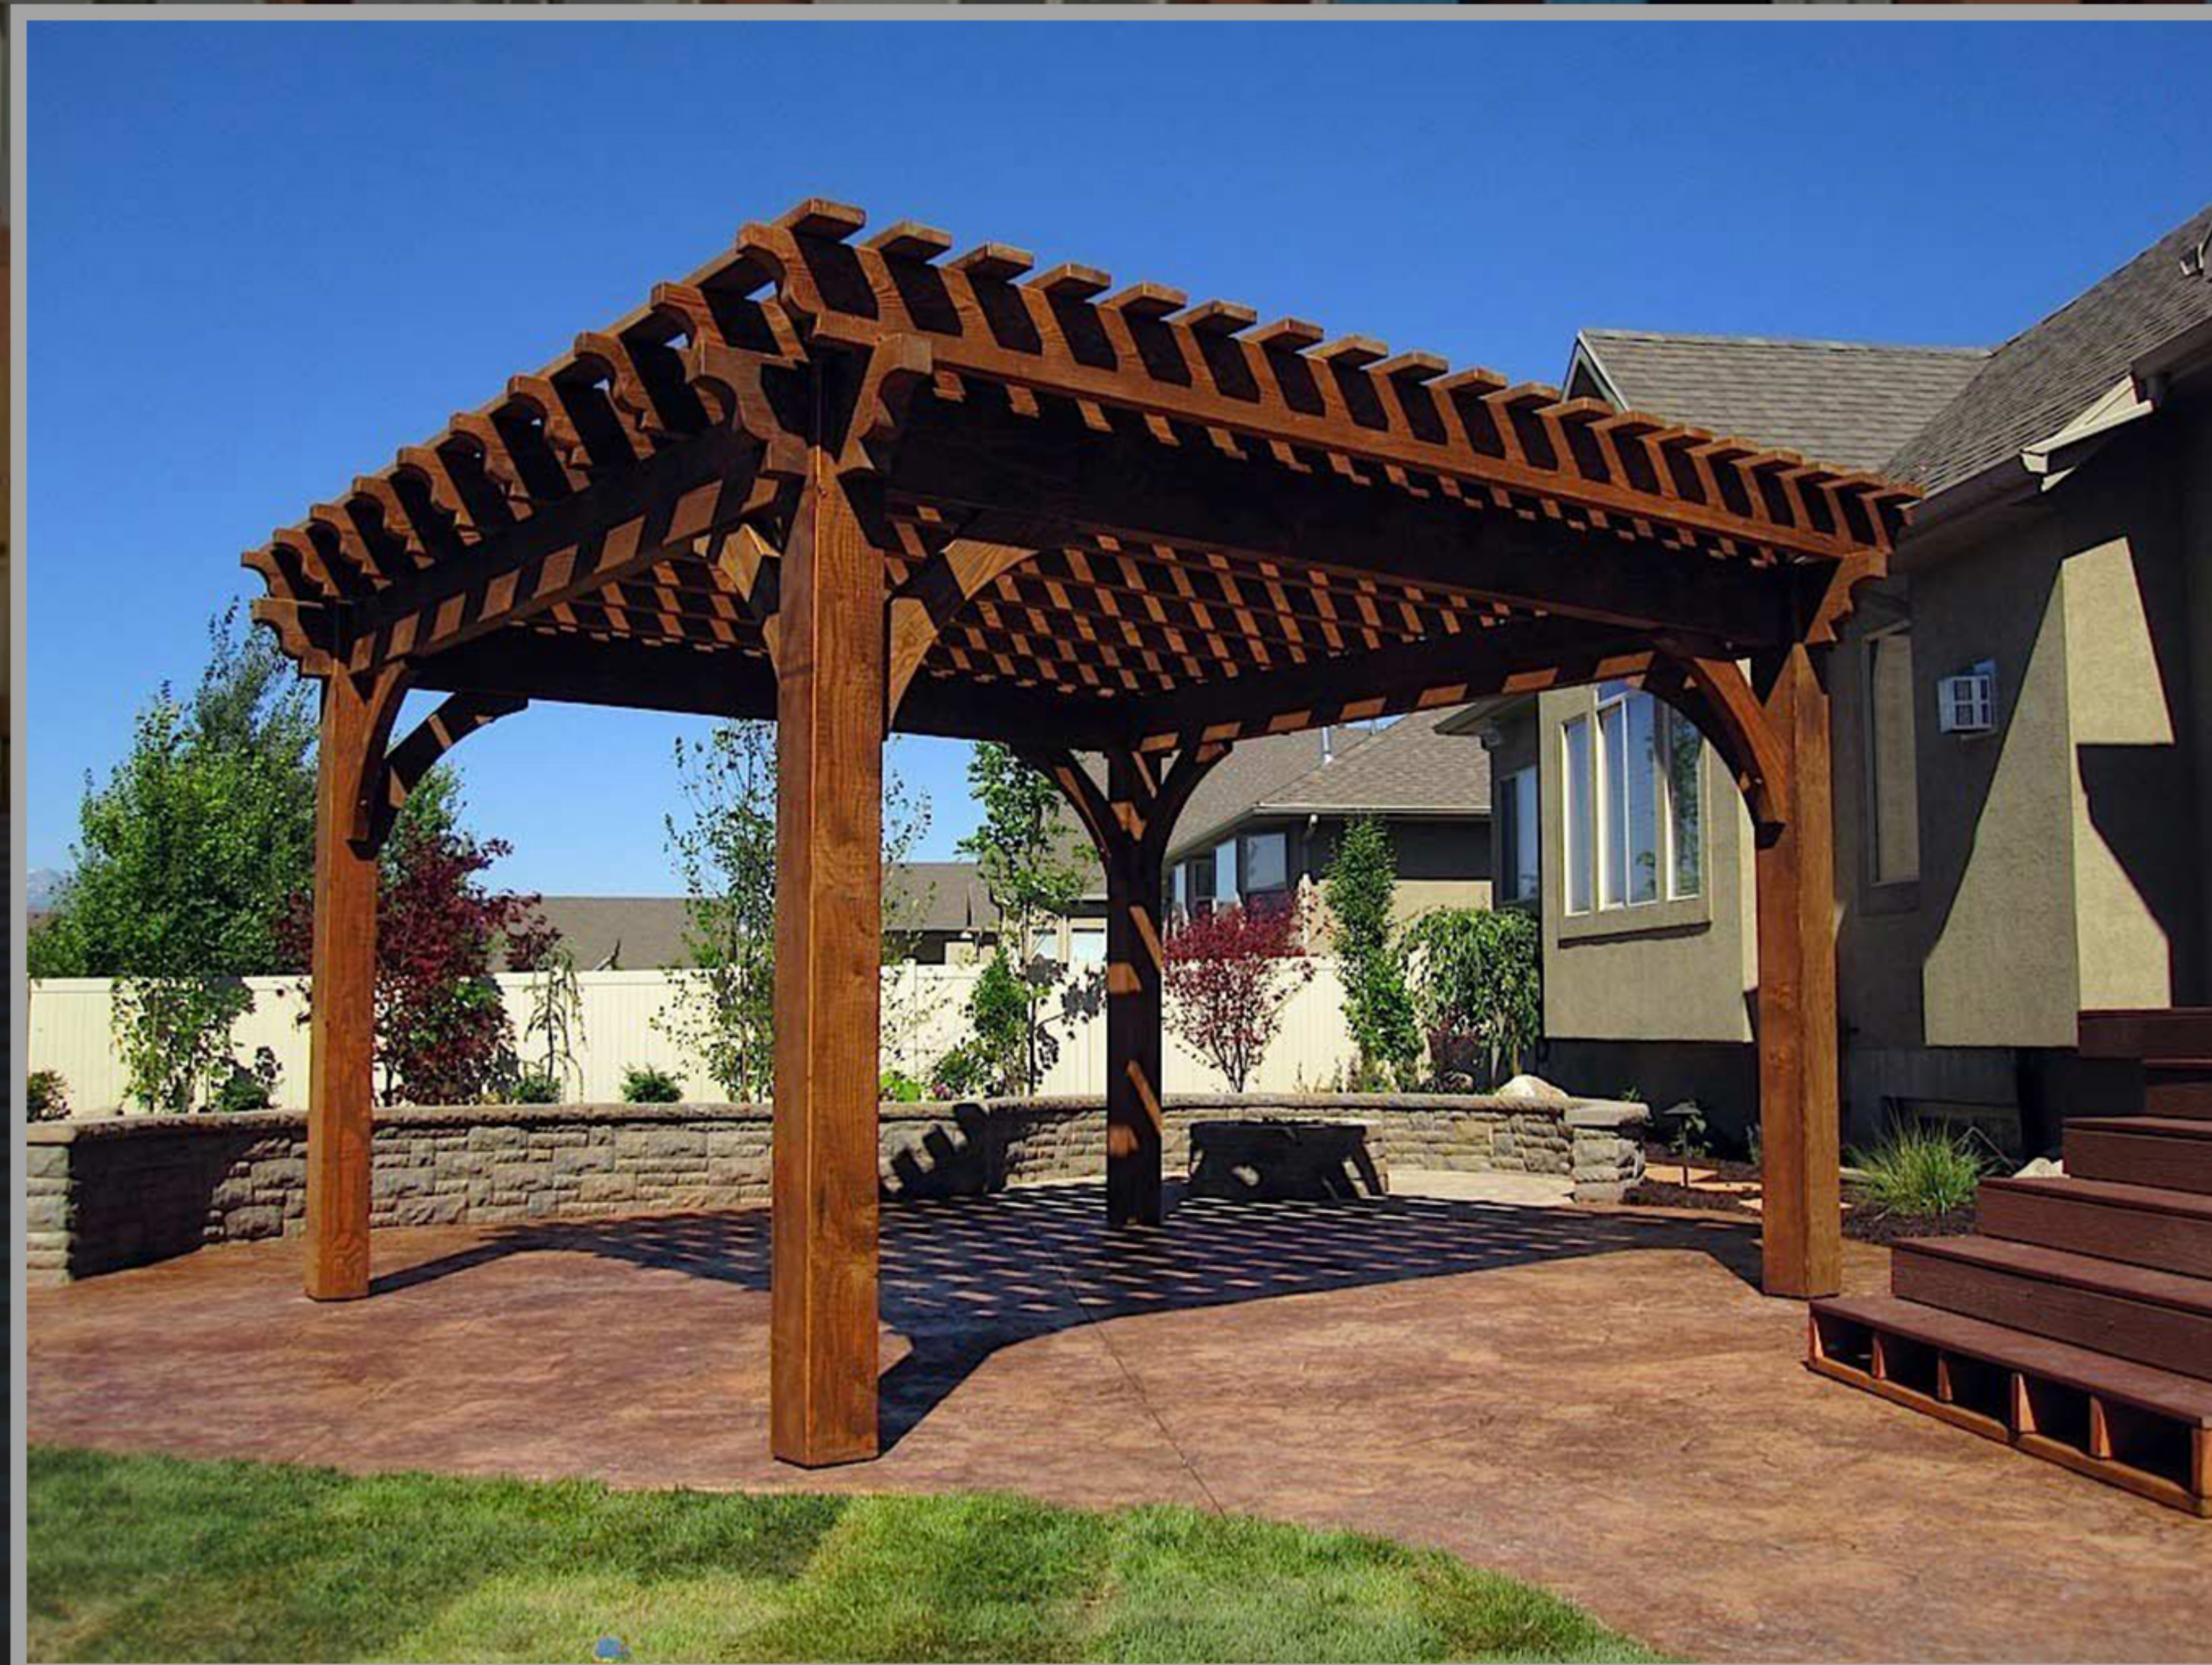

Outdoor seating furniture made out of light weight non corrosive aluminum frame & Cladded with outdoor quality cane gives a long lasting impression. Various combination, design & colours are available to suit all needs.

Green Cover in its natural feel is achieved by placing artificial maintenance free Grass Carpet over the existing floor combined with aesthetically laid out proportion of Decking.

Bar Counters made in WPC material with wooden texture give a very authentic feel combining with utility and functionality.

An outdoor free standing Umbrella gives a very useful area under its shade. Various options in frame are available in metal and wood finish.

# Pergola & Gazebo

A cosy demarkation of a semi covered portion made out of wood feel WPC gives a very dignified feel to the landscape. Various combinations, shape & size can be worked upon as per requirement. Outdoor seating calls for various essentials such as bar counters, sofa, chair seats , umbrellas & fountains. All these are made out of maintainance free material & have heavy resistance to the harsh weather.