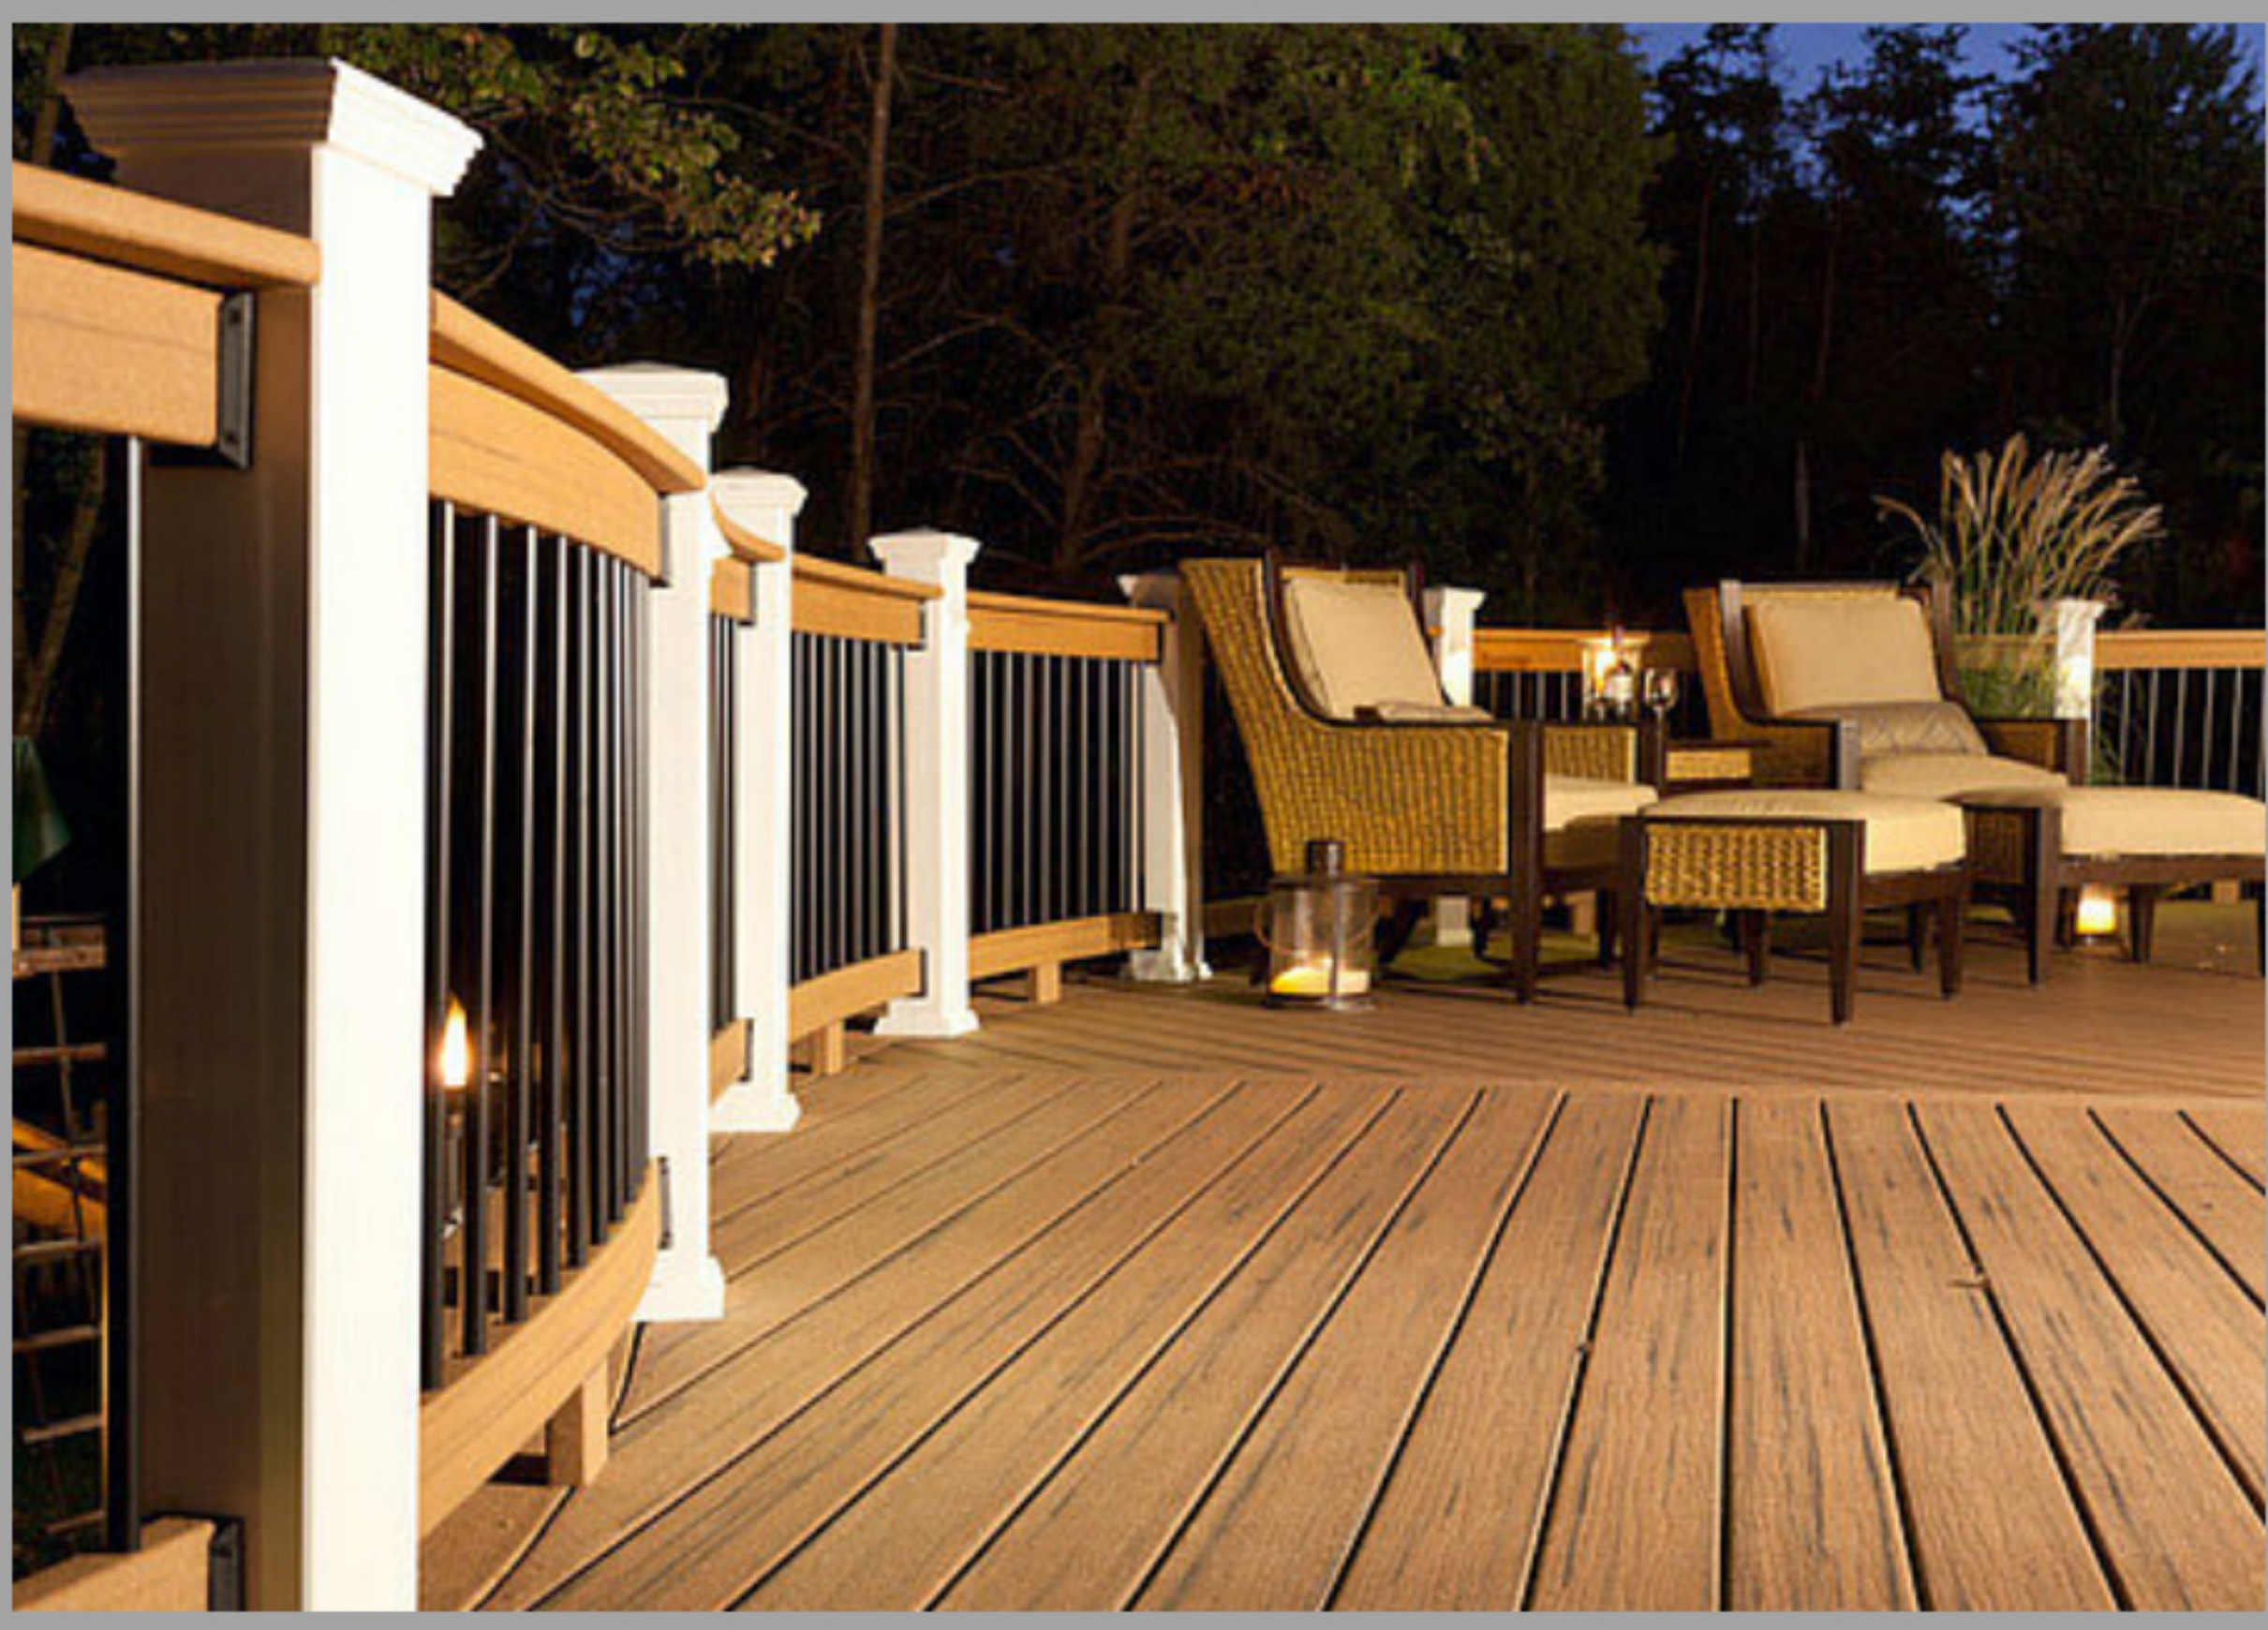

Decking

The floor of terrace in wood feel planks made of WPC gives a warm feeling. They are easy to install & maintain & can be used over the existing floor. It is widely recommended for terraces swimming pools, outdoors courtyards etc.